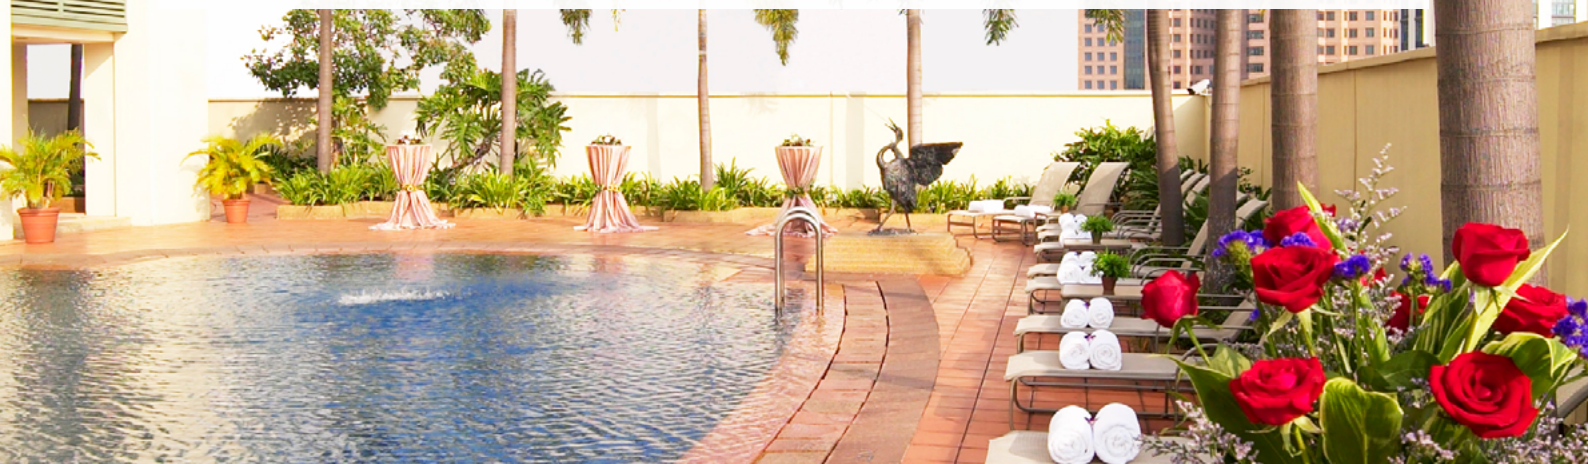

# GRAND COPTHORNE WATERFRONT HOTEL SINGAPORE

3 NIGHT PACKAGE FROM **\$570** PER PERSON<sup>^</sup>

## PACKAGE INCLUSIONS:

- 3 nights at Grand Copthorne Waterfront Hotel in a Grand Deluxe Room
- Daily breakfast

## UPGRADE YOUR STAY to a Grand Club Room for an extra \$335 per person and receive:

- Evening cocktail with hors d'oeuvres
- Light refreshments served in Executive Club Lounge
- Complimentary 2 pieces of laundry serviced daily
- Late check out at 4pm (subject to availability).